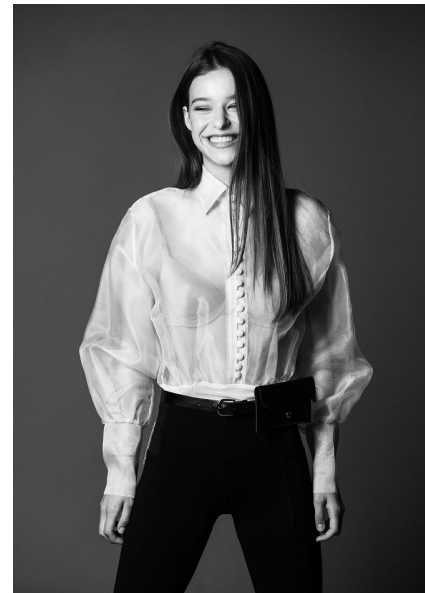

ANA

Height 178cm/5'10" Waist 61cm/24" Hips 84cm/33" Hair Brown
Eyes Brown

Toronto, Canada | Tel: 416-388-7049 | Email: chantalnadeau@rogers.com