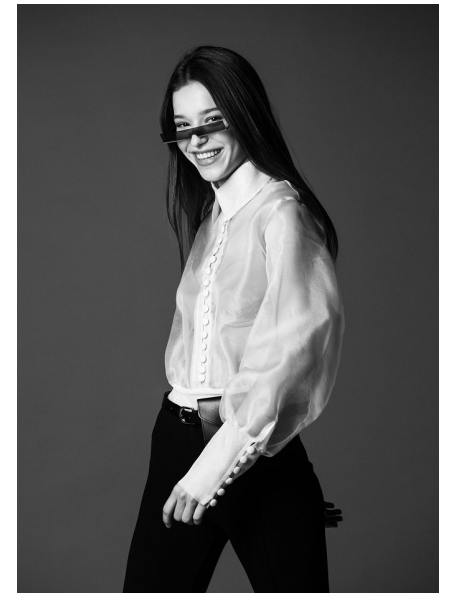

ANA

Height 178cm/5'10" Waist 61cm/24" Hips 84cm/33" Hair Brown
Eyes Brown

Toronto, Canada | Tel: 416-388-7049 | Email: chantalnadeau@rogers.com