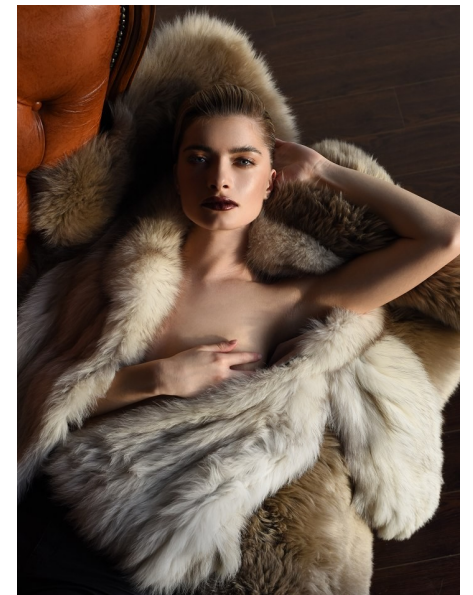

SARAH M

Height 175cm/5'9" Bust 86cm/34" Waist 61cm/24" Hips 89cm/35" Shoe 25
EU/8.5 US/7.5 UK (kids) Hair Light Brown Eyes Blue

Toronto, Canada | Tel: 416-388-7049 | Email: chantalnadeau@rogers.com