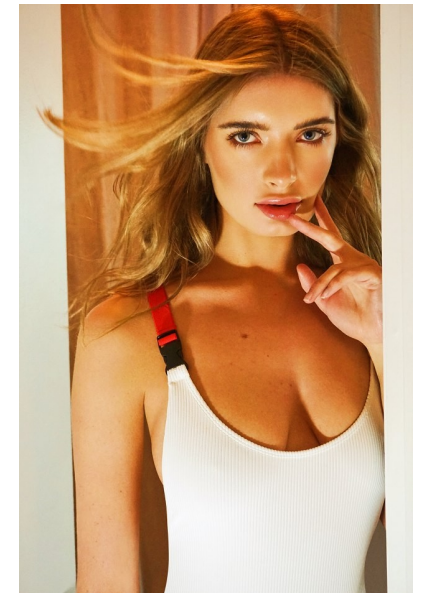

SARAH M

Height 175cm/5'9" Bust 86cm/34" Waist 61cm/24" Hips 89cm/35" Shoe 25
EU/8.5 US/7.5 UK (kids) Hair Light Brown Eyes Blue

Toronto, Canada | Tel: 416-388-7049 | Email: chantalnadeau@rogers.com