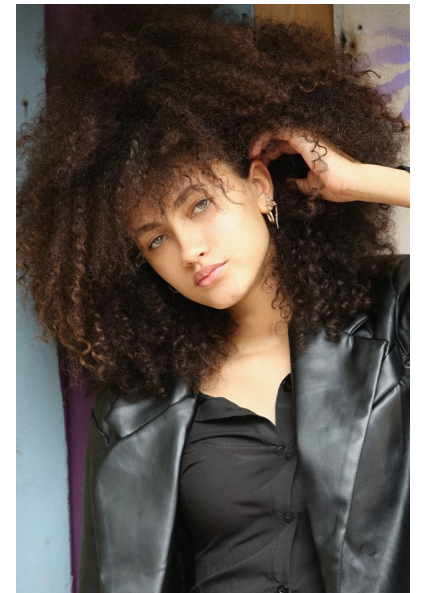

MELANIA

Height 171cm/5'7.5" Bust 79cm/31" Waist 61cm/24" Hips 86cm/34"
Eyes Green

Toronto, Canada | Tel: 416-388-7049 | Email: chantalenadeau@rogers.com