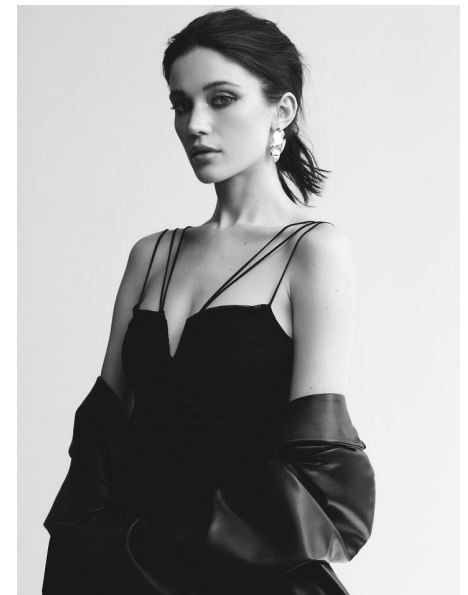

MADISON

Height 173cm/5'8" Bust 81cm/32" Waist 61cm/24" Hips 86cm/34"
Hair Brunette Eyes Blue

Toronto, Canada | Tel: 416-388-7049 | Email: chantalnadeau@rogers.com