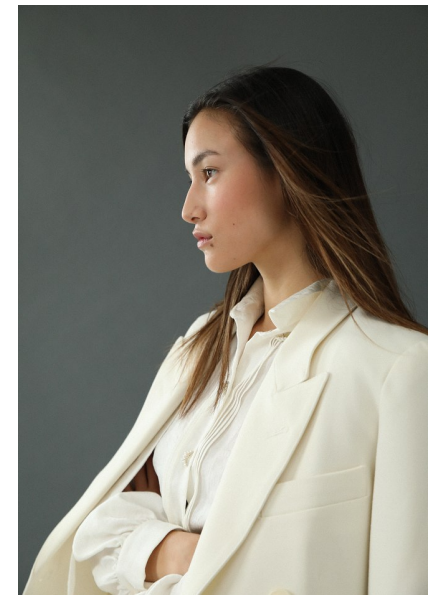

VICTORIA

Height 170cm/5'7" Bust 81cm/32" Waist 61cm/24" Hips 86cm/34" Shoe 24
EU/8 US/7 UK (kids) Hair Brown Eyes Brown

Toronto, Canada | Tel: 416-388-7049 | Email: chantalnadeau@rogers.com