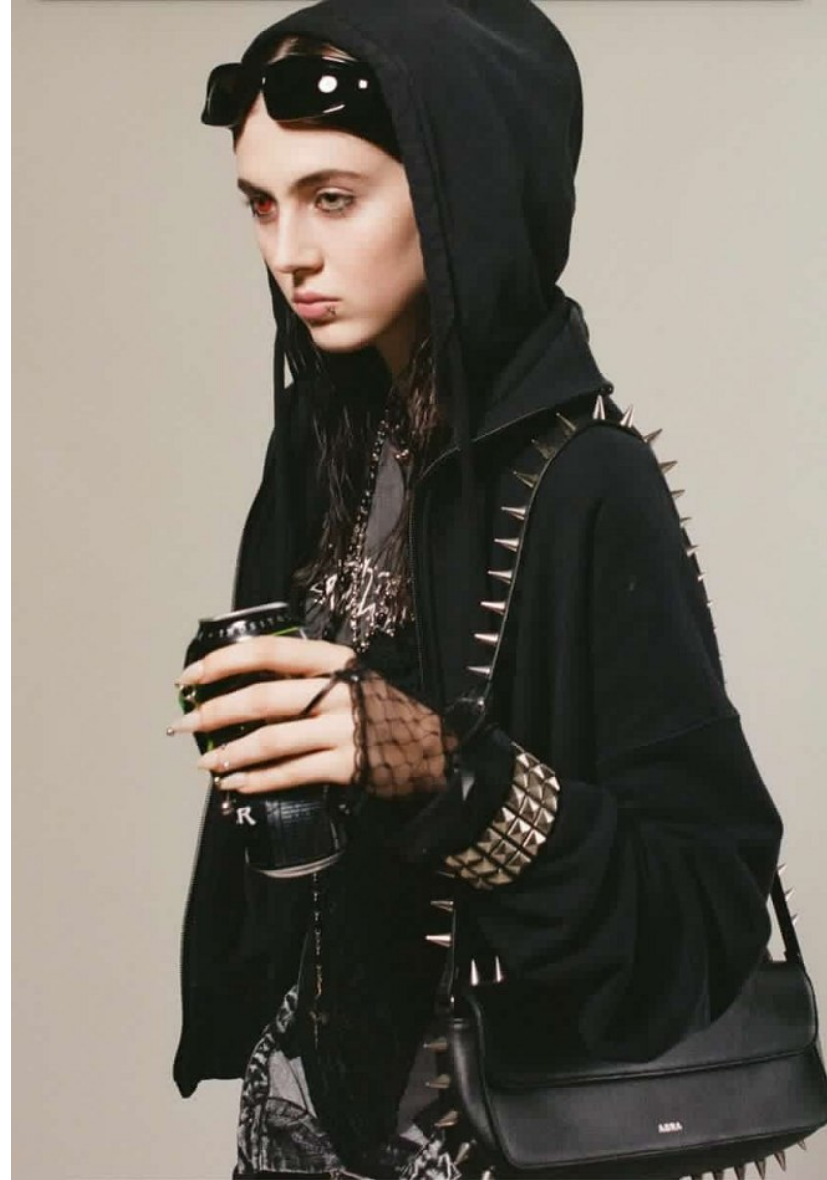

MADELINE

Height 178cm/5'10" Bust 81cm/32" Waist 63cm/25" Hips 89cm/35" Shoe 39.5 EU/8.5 US/6 UK Hair Brown Eyes Green

MADELINE

Height 178cm/5'10" Bust 81cm/32" Waist 63cm/25" Hips 89cm/35" Shoe 39.5 EU/8.5 US/6 UK Hair Brown Eyes Green