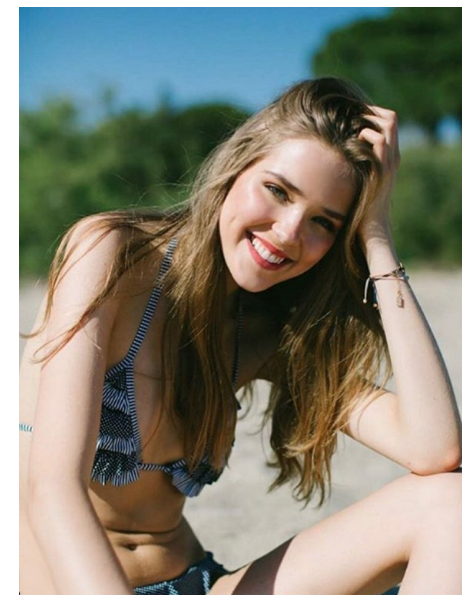

AMANDA G

Height 180cm/5'11" Bust 76cm/30" Waist 62cm/24.5" Hips 86cm/34"
 Hair Dark Blonde Eyes Blue/Green

Toronto, Canada | Tel: 416-388-7049 | Email: chantalnadeau@rogers.com