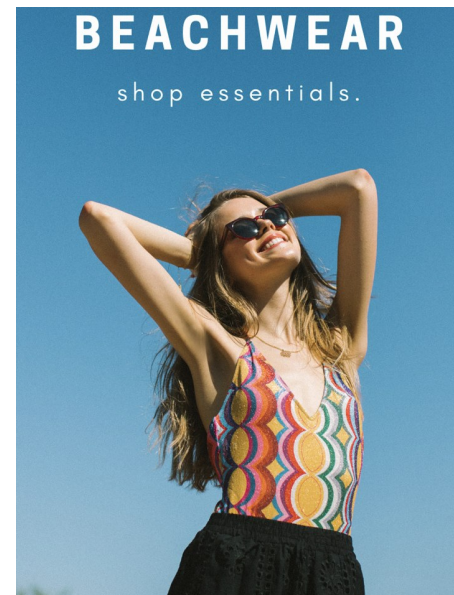

AMANDA G

Height 180cm/5'11" Bust 76cm/30" Waist 62cm/24.5" Hips 86cm/34"
 Hair Dark Blonde Eyes Blue/Green

Toronto, Canada | Tel: 416-388-7049 | Email: chantalnadeau@rogers.com