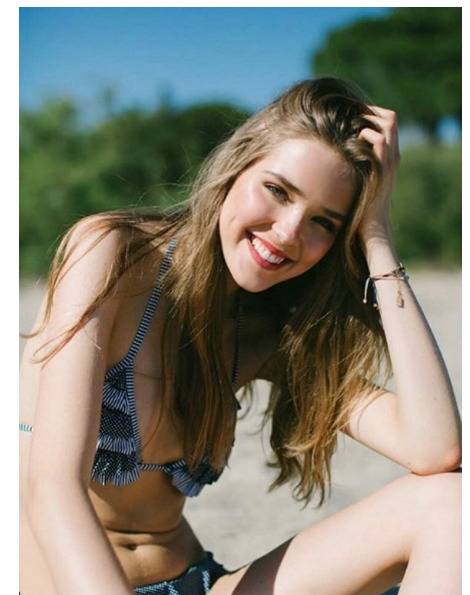

AMANDA G

Height 180cm/5'11" Bust 76cm/30" Waist 62cm/24.5" Hips 91cm/36"
 Hair Dark Blonde Eyes Blue/Green

Toronto, Canada | Tel: 416-388-7049 | Email: chantalnadeau@rogers.com