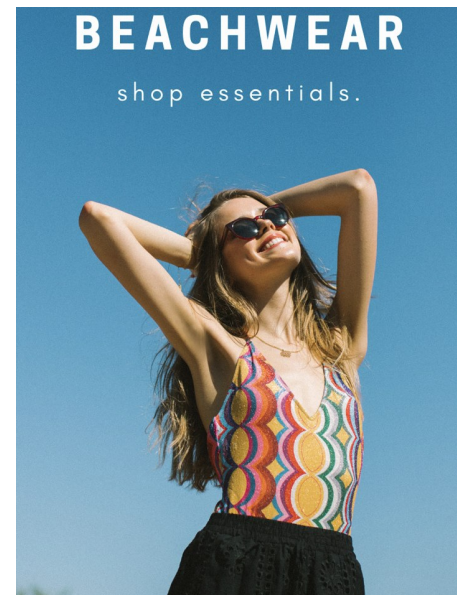

AMANDA G

Height 180cm/5'11" Bust 76cm/30" Waist 62cm/24.5" Hips 91cm/36"
 Hair Dark Blonde Eyes Blue/Green

Toronto, Canada | Tel: 416-388-7049 | Email: chantalnadeau@rogers.com