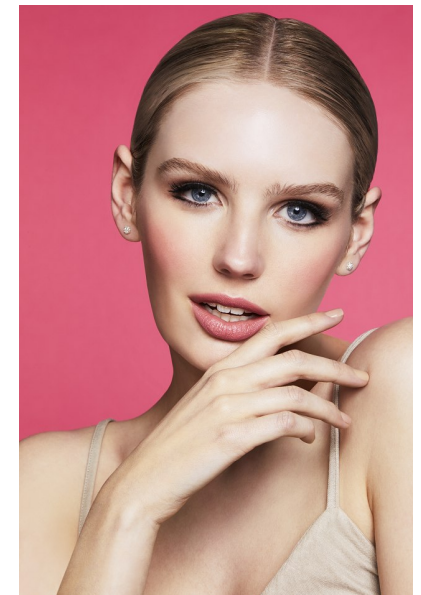

EMMA ROSE

Height 178cm/5'10" Bust 81cm/32" Waist 61cm/24" Hips 87cm/34.5"  
Shoe 39 EU/8 US/6 UK Hair Dark Blonde Eyes Blue

Toronto, Canada | Tel: 416-388-7049 | Email: chantalnadeau@rogers.com