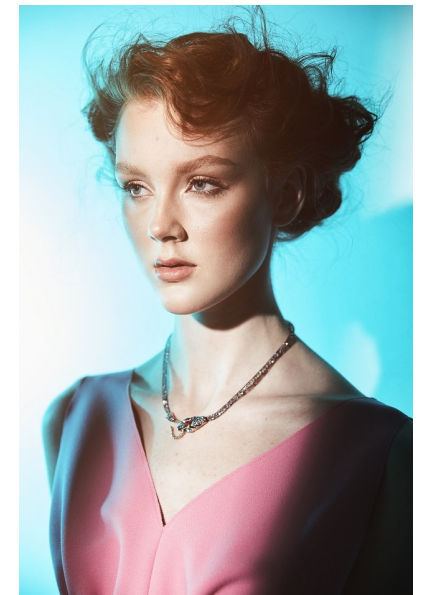

BRINA

Height 180cm/5'11" Waist 61cm/24" Hips 85cm/33.5" Hair Red
Eyes Blue/Grey

Toronto, Canada | Tel: 416-388-7049 | Email: chantalenadeau@rogers.com