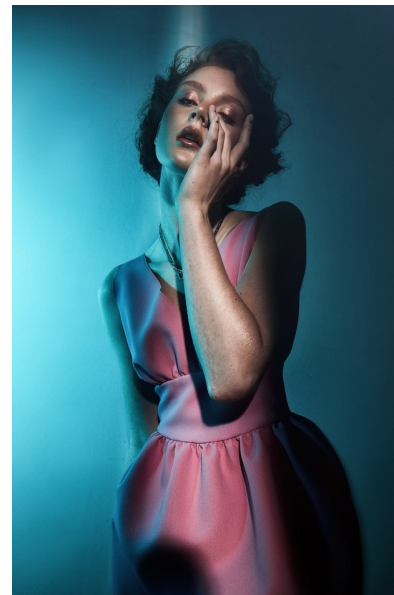

BRINA

Height 180cm/5'11" Waist 61cm/24" Hips 85cm/33.5" Hair Red
Eyes Blue/Grey

Toronto, Canada | Tel: 416-388-7049 | Email: chantalenadeau@rogers.com