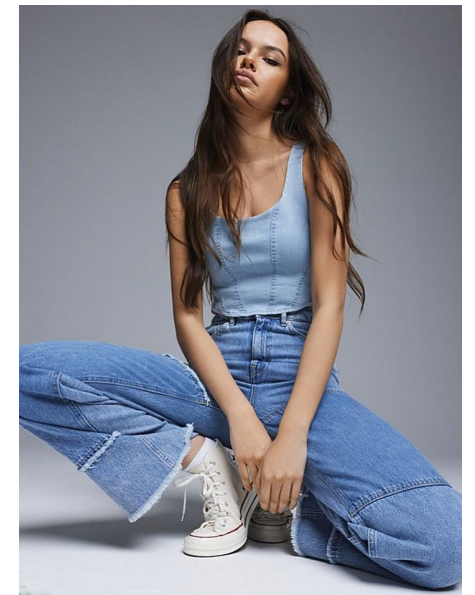

JADE

Height 178cm/5'10" Bust 81cm/32" Waist 62cm/24.5" Hips 95cm/37.5"
Hair Brown Eyes Brown

Toronto, Canada | Tel: 416-388-7049 | Email: chantalenadeau@rogers.com