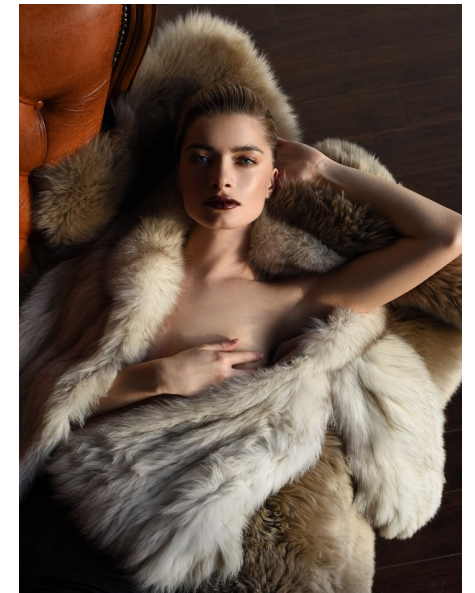

## SARAH M

Height 175cm/5'9" Bust 86cm/34" Waist 61cm/24" Hips 89cm/35" Shoe 25  
EU/8.5 US/7.5 UK (kids) Hair Light Brown Eyes Blue

Toronto, Canada | Tel: 416-388-7049 | Email: chantalnadeau@rogers.com