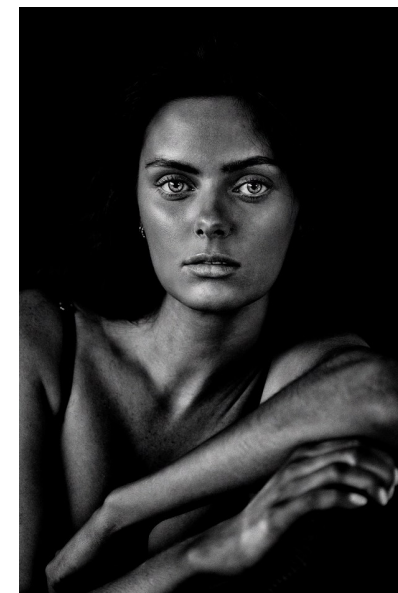

LAINIEY

Height 173cm/5'8" Bust 81cm/32" B Waist 61cm/24" Hips 86cm/34"
Hair Brown Eyes Green

Toronto, Canada | Tel: 416-388-7049 | Email: chantalnadeau@rogers.com