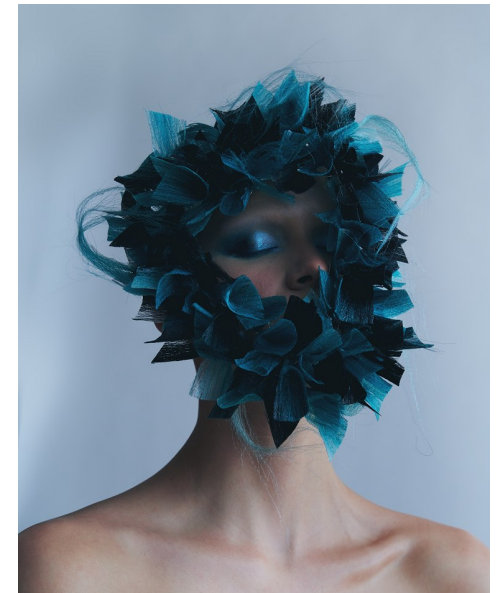

COCO LABBEE

Height 178cm/5'10" Bust 81cm/32" Waist 61cm/24" Hips 86cm/34"

Toronto, Canada | Tel: 416-388-7049 | Email: chantalnadeau@rogers.com