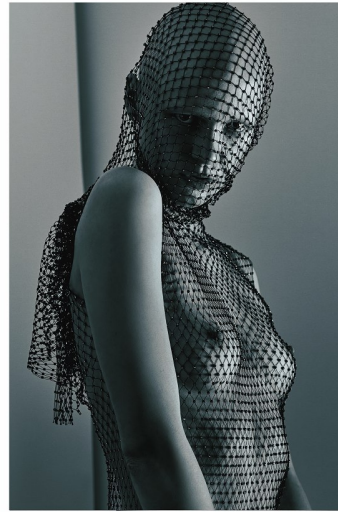

COCO LABBEE

Height 178cm/5'10" Bust 81cm/32" Waist 61cm/24" Hips 86cm/34"

Toronto, Canada | Tel: 416-388-7049 | Email: chantalnadeau@rogers.com