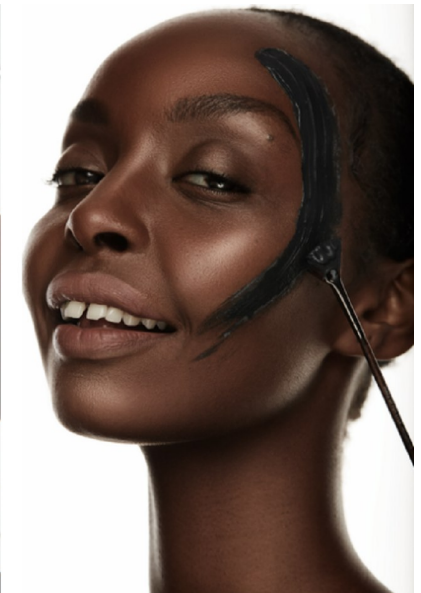

PEACE

Height 180cm/5'11" Waist 63cm/25" Hips 99cm/39" Shoe 25.5 EU/9 US/8
UK (kids) Hair Black Eyes Brown

Toronto, Canada | Tel: 416-388-7049 | Email: chantalenedeau@rogers.com