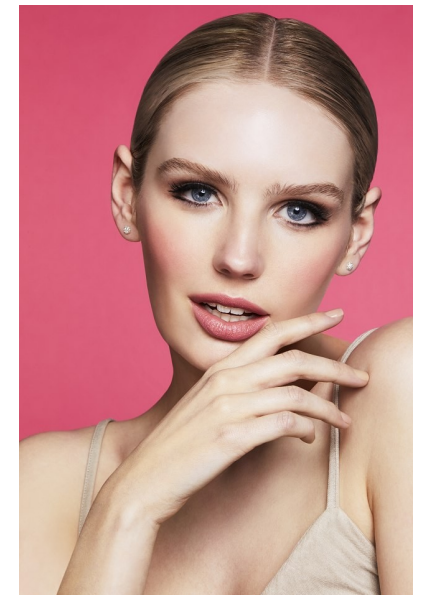

EMMA ROSE

Height 178cm/5'10" Bust 81cm/32" Waist 61cm/24" Hips 87cm/34.5"
Shoe 39 EU/8 US/6 UK Hair Dark Blonde Eyes Blue

Toronto, Canada | Tel: 416-388-7049 | Email: chantalnadeau@rogers.com