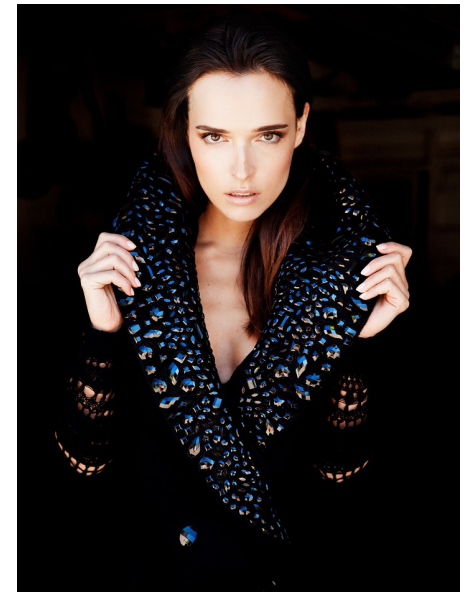

DAPHNE

Height 175cm/5'9" Bust 81cm/32" Waist 61cm/24" Hips 89cm/35" Shoe 40
EU/9 US/6.5 UK Hair Brown Eyes Brown

Toronto, Canada | Tel: 416-388-7049 | Email: chantalnadeau@rogers.com