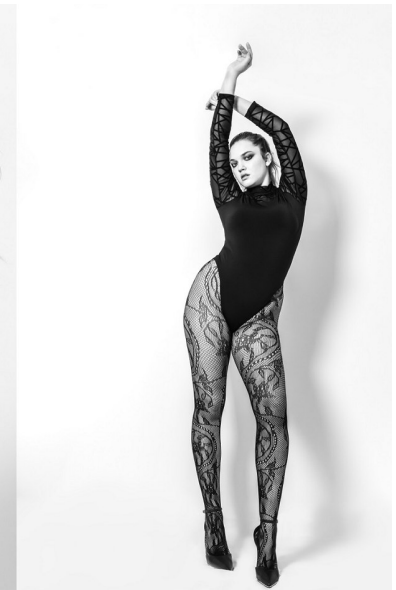

LISE WATIER

SIMON NORMAND

LUCIE

Height 177cm/5'9.5" Bust 86cm/34" Waist 81cm/32" Hips 105cm/41.5"
Hair Ash Blonde Eyes Blue

Toronto, Canada | Tel: 416-388-7049 | Email: chantalnadeau@rogers.com