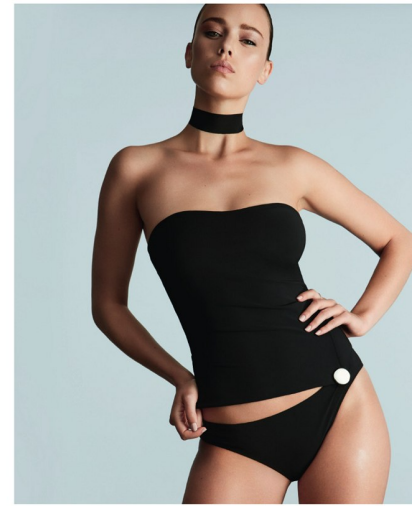

S H A N

CATE CHANT

Height 175cm/5'9" Bust 86cm/34" Waist 61cm/24" Hips 89cm/35"
Hair Brown Eyes Brown

SHAN.CA
f i p t

Toronto, Canada | Tel: 416-388-7049 | Email: chantalenadeau@rogers.com