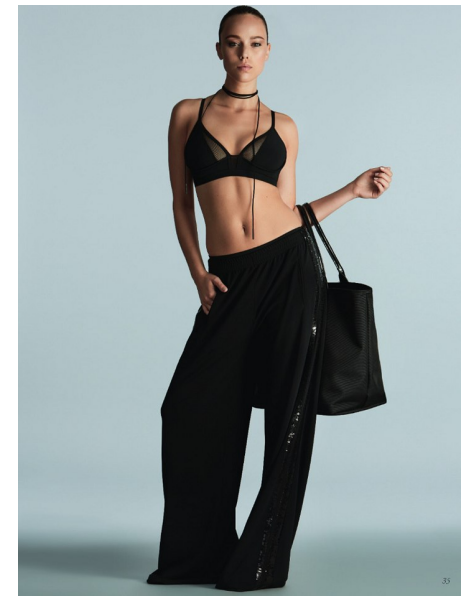

S H A N

CATE CHANT

Height 175cm/5'9" Bust 86cm/34" Waist 61cm/24" Hips 89cm/35"
Hair Brown Eyes Brown

SHAN.CA
f i p t

Toronto, Canada | Tel: 416-388-7049 | Email: chantalenadeau@rogers.com