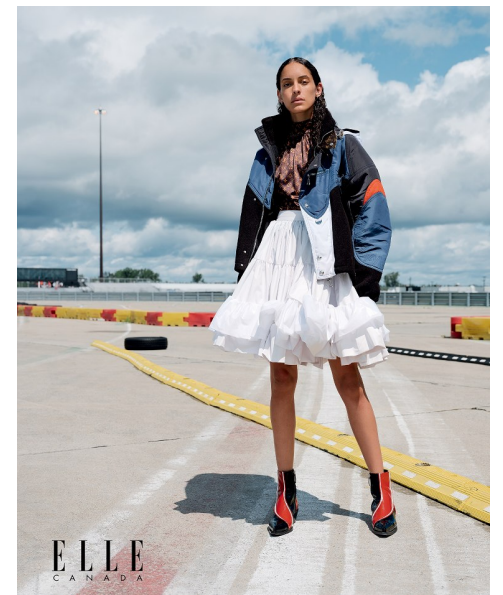

ALI

Height 180cm/5'11" Bust 81cm/32" Waist 61cm/24" Hips 89cm/35"  
Hair Black Eyes Brown

Toronto, Canada | Tel: 416-388-7049 | Email: chantalnadeau@rogers.com