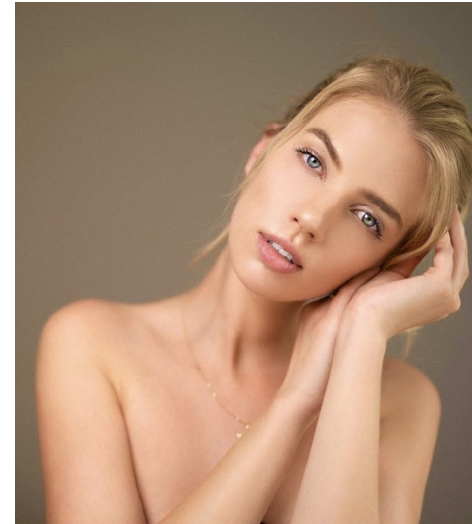

ERIN

Height 178cm/5'10" Bust 86cm/34" Waist 61cm/24" Hips 90cm/35.5"
 Shoe 38.5 EU/7.5 US/5.5 UK Hair Blonde Eyes Blue

Toronto, Canada | Tel: 416-388-7049 | Email: chantalenadeau@rogers.com