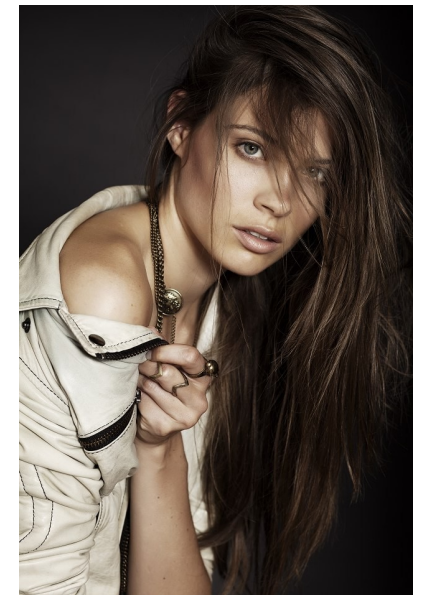

## JENICA

Height 180cm/5'11" Bust 86cm/34" Waist 63cm/25" Hips 90cm/35.5"  
Shoe 39.5 EU/8.5 US/6 UK Hair Brown Eyes Blue

Toronto, Canada | Tel: 416-388-7049 | Email: chantalnadeau@rogers.com