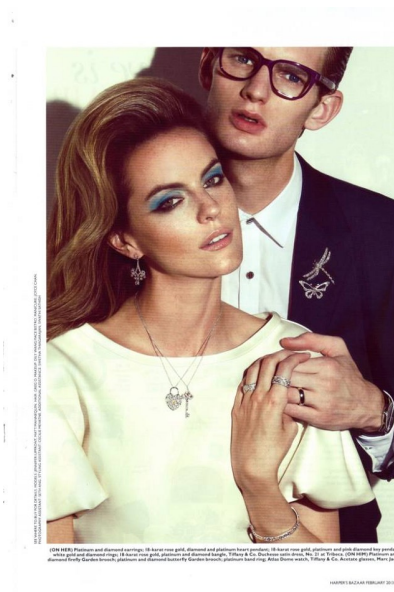

JENNIFER

Height 175cm/5'9" Bust 84cm/33" Waist 64cm/25" Hips 91cm/36"
 Shoe 40.5 EU/9.5 US/7 UK Hair Dark Blonde Eyes Green

Toronto, Canada | Tel: 416-388-7049 | Email: chantalnadeau@rogers.com