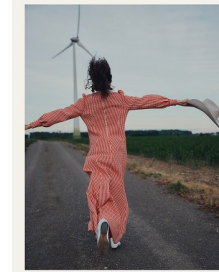

EMM

Height 178cm/5'10" Bust 81cm/32" Waist 61cm/24" Hips 86cm/34"
Shoe 38.5 EU/7.5 US/5.5 UK Hair Brown Eyes Brown

Toronto, Canada | Tel: 416-388-7049 | Email: chantalenadeau@rogers.com